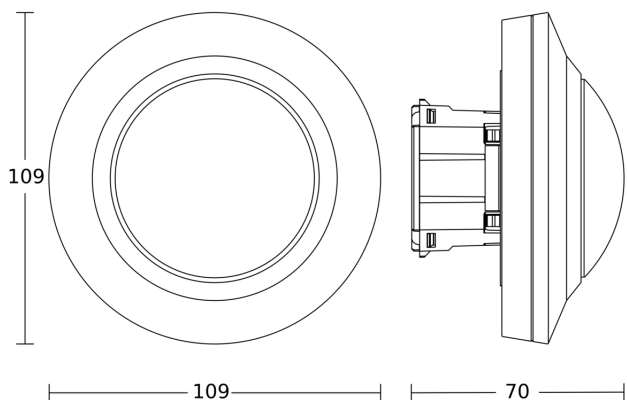

PD-8 ECO

DALI-2 Input Device - in-ceiling installation, white
EAN 4007841 088170
Article number 088170

Dimension Drawing 1

Dimension Drawing 2