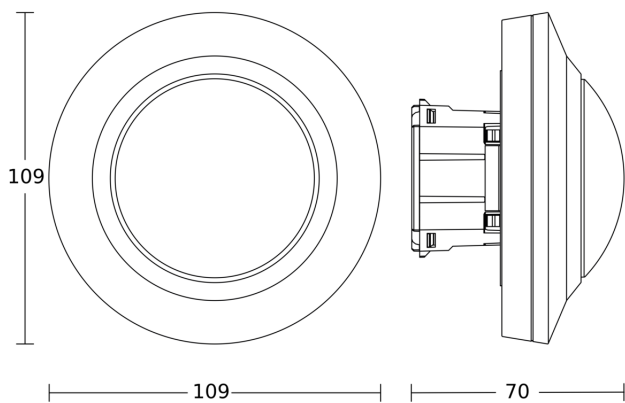

PD-8 ECO

DALI-2 Input Device - in-ceiling installation, white
EAN 4007841 088170
Article number 088170

Dimension Drawing 1

Dimension Drawing 2